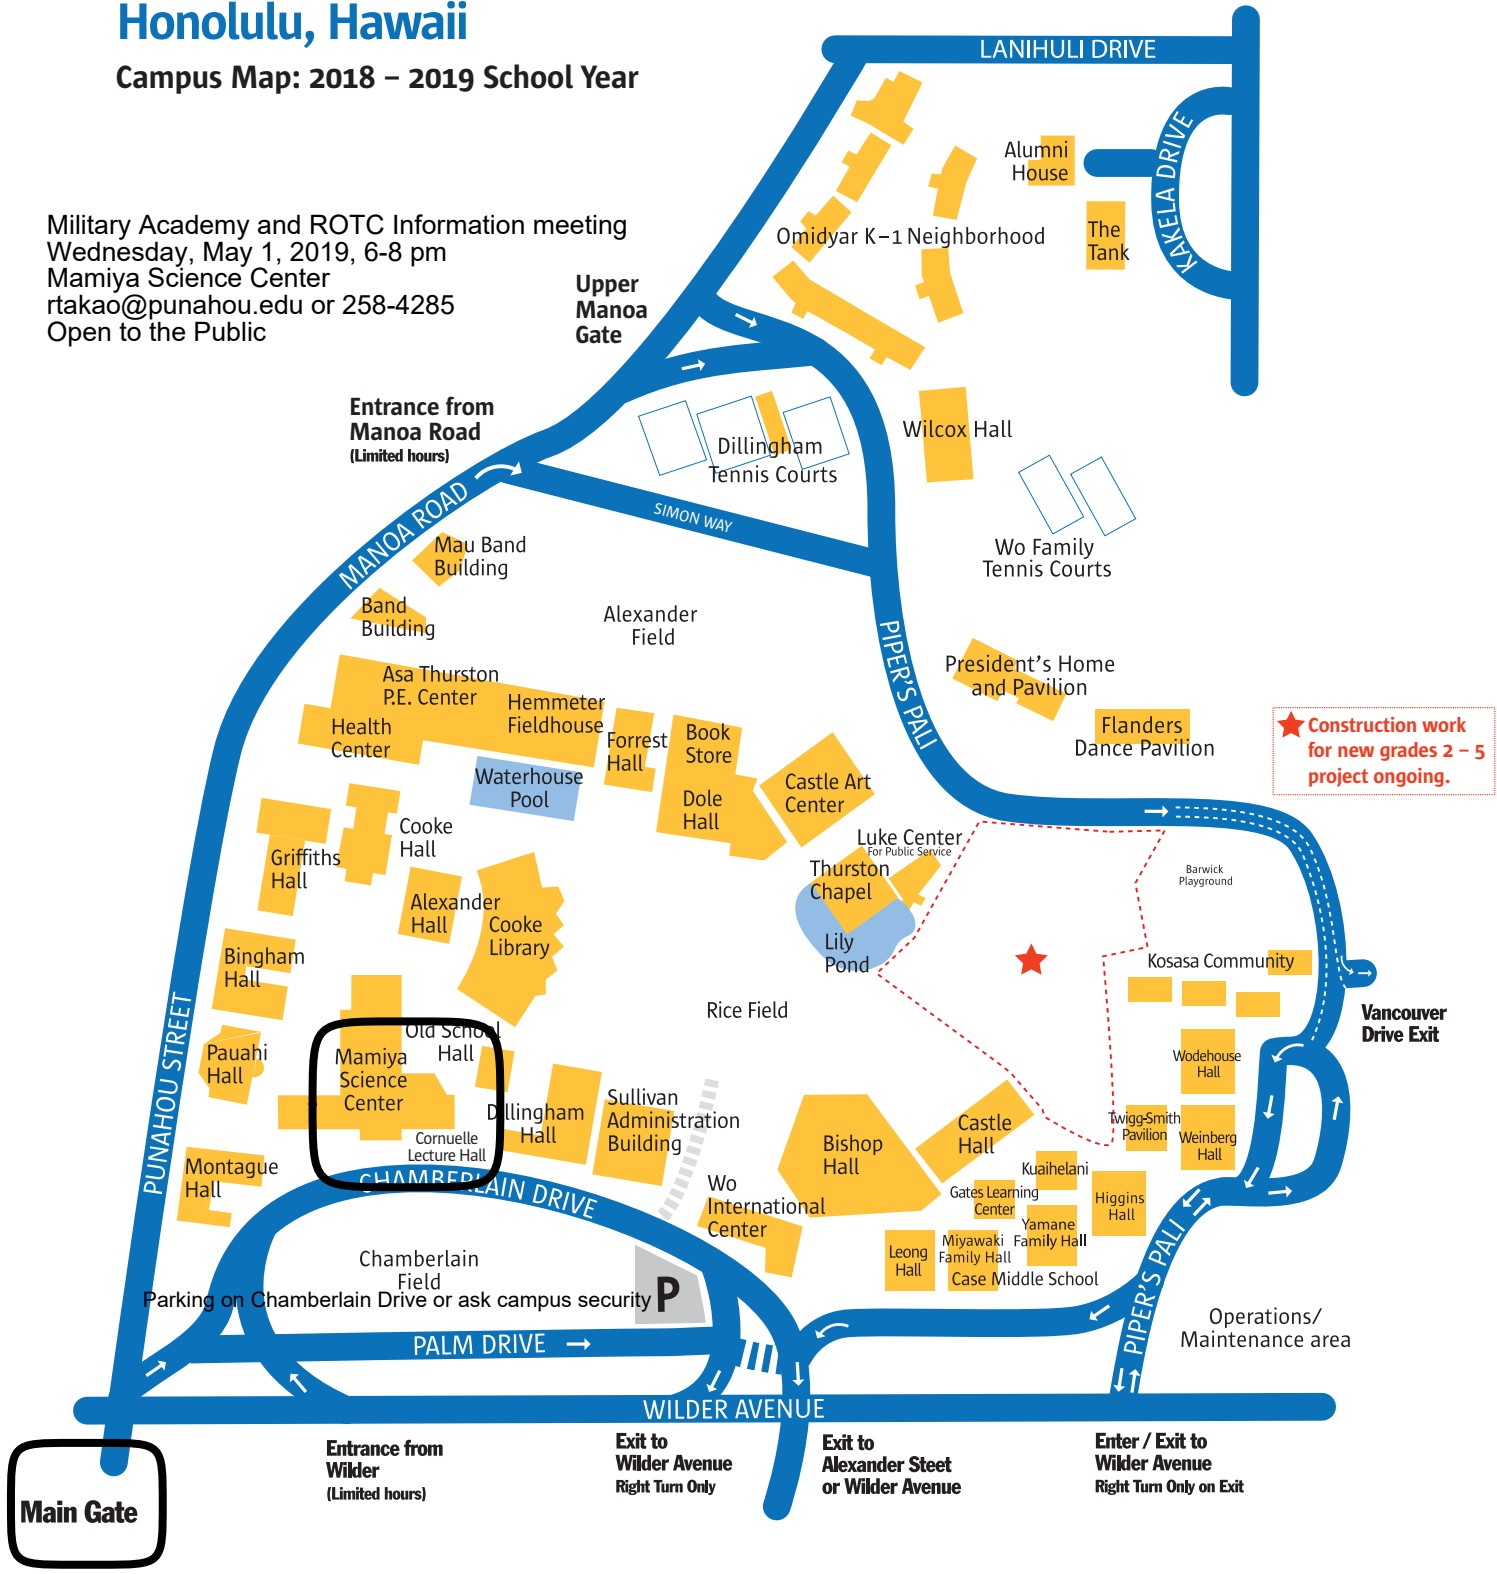

# Punahou School

## Honolulu, Hawaii

Campus Map: 2018 – 2019 School Year

Military Academy and ROTC Information meeting  
Wednesday, May 1, 2019, 6-8 pm  
Mamiya Science Center  
rtakao@punahou.edu or 258-4285  
Open to the Public

★ Construction work for new grades 2 - 5 project ongoing.

**Main Gate**

Enter Campus here

Entrance from Wilder (Limited hours)

Exit to Wilder Avenue Right Turn Only

Exit to Alexander Street or Wilder Avenue

Enter / Exit to Wilder Avenue Right Turn Only on Exit