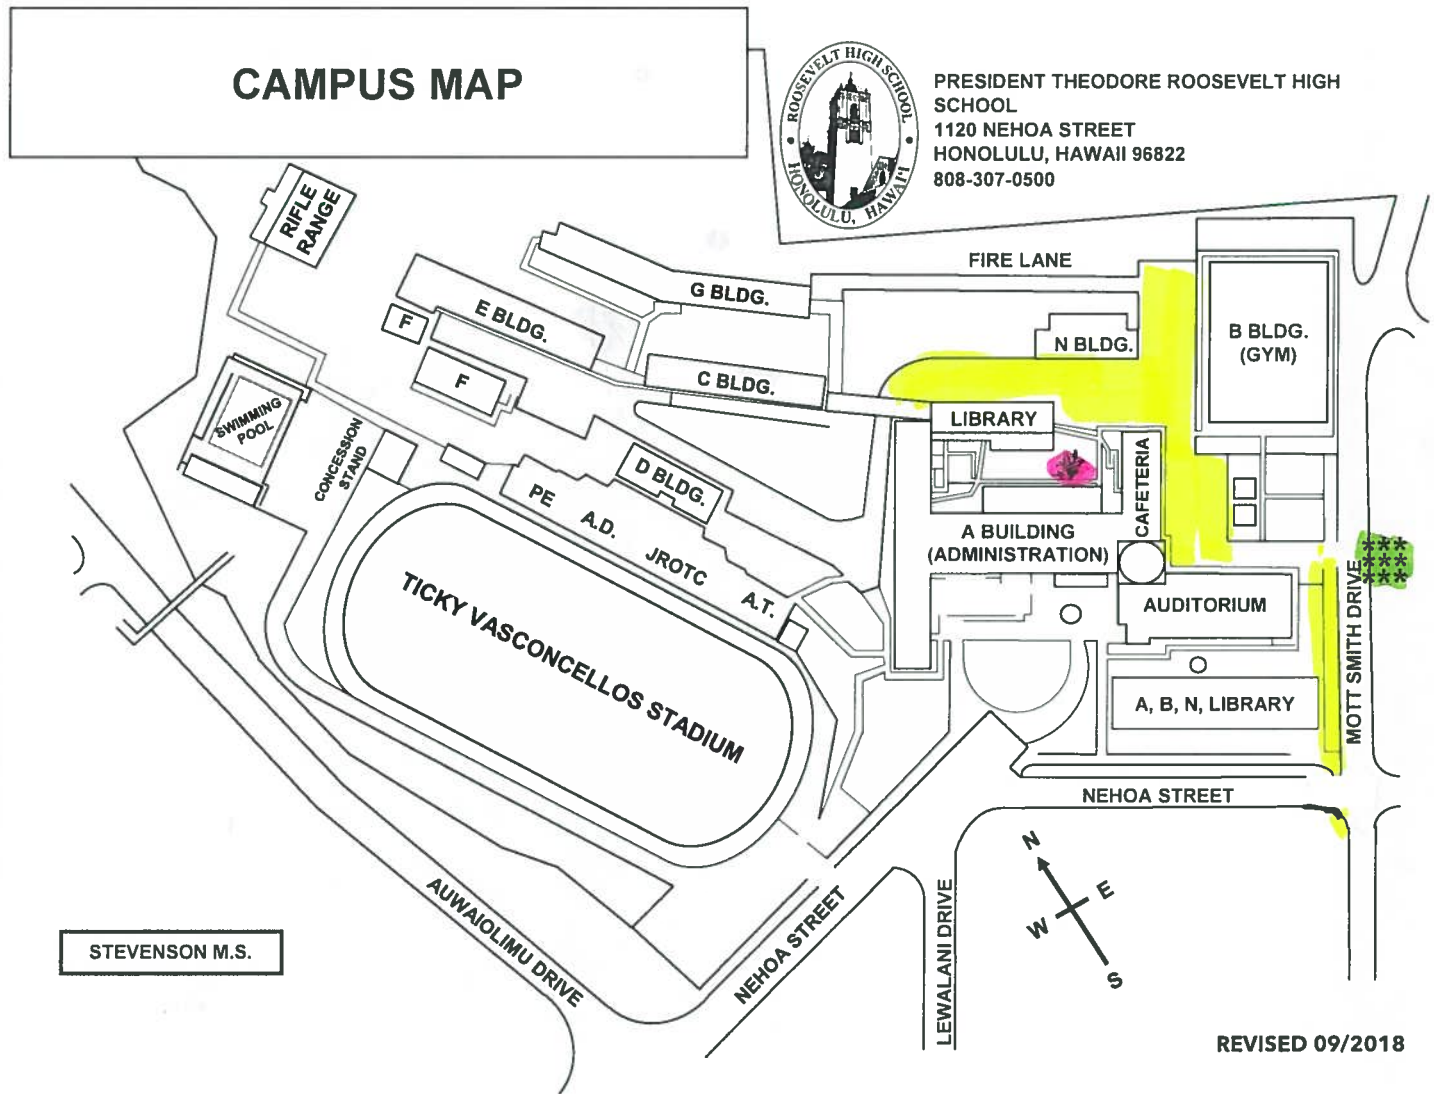

CAMPUS MAP

PRESIDENT THEODORE ROOSEVELT HIGH SCHOOL
1120 NEHOA STREET
HONOLULU, HAWAII 96822
808-307-0500

REVISED 09/2018

Enter Roosevelt HS via Mott Smith

Parking:

- Park anywhere on campus
- You can also park on Mott Smith and walk up the driveway onto campus.

9:00 a.m. - 10.00 a.m. - Breakfast will be in the cafeteria.

*ENTRANCE TO CAFETERIA

10:00 a.m. - 11:20 a.m.- Opening session Auditorium